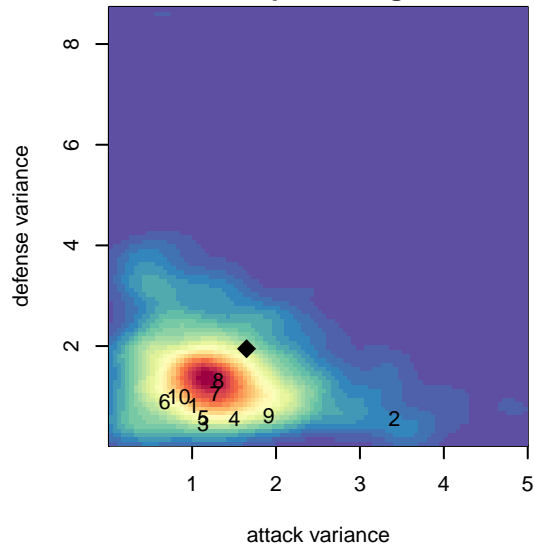

MIFC Valkyries G00

Mercer Island FC
 Mercer Island, WA
 G00 total strength=702
 attack=0.79 defense=0.65
 fall league = NPSL G14D2

alt names used:
 MIFC Valkyries
 MIFC Valkyries G00

Venues played:
 2014 Rogue Memorial GU14
 2014 King of the Hill U13-14
 2014 Sky River GU14-15
 2014 Puyallup Valley Kick-off Silver U14-15
 2014 NPSL G14D2

MIFC Valkyries G00
 Dots are actual minus expected GF (blue circles) and GA (red triangles).
 Blue line is smoothed change in attack strength. Red is smoothed change in defense strength.

**attack and defense variance (black dot)
relative to other teams
and top 10 in region**