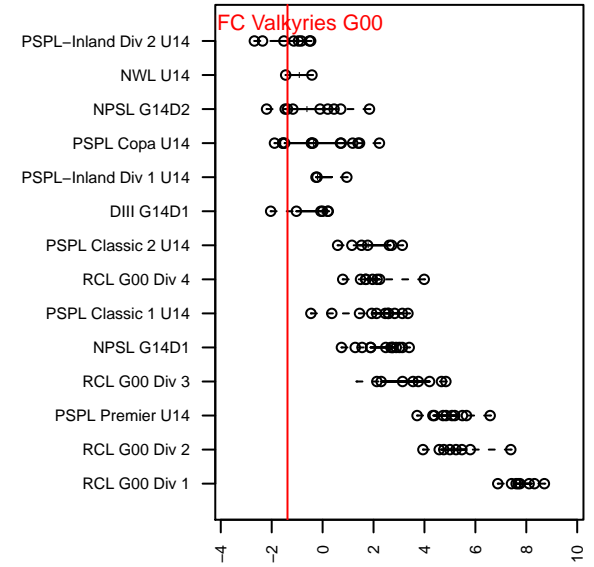

**attack and defense rating
relative to others at age
and all opponents in last 13 months**