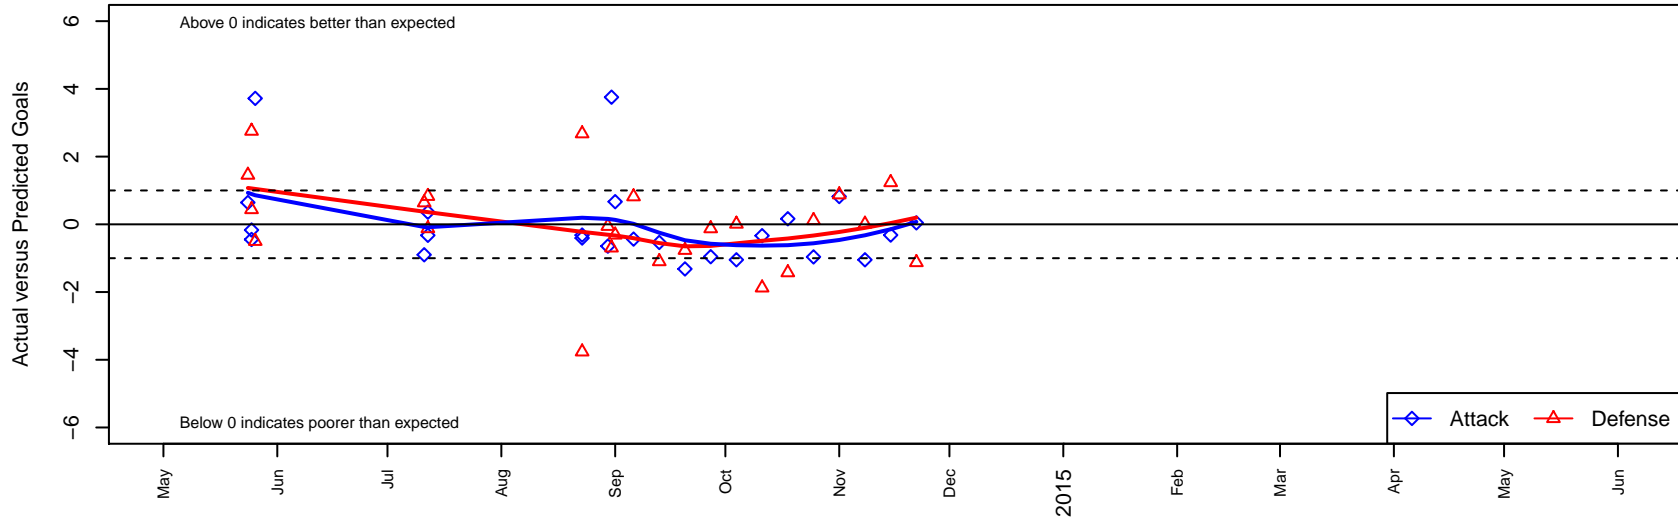

MIFC Valkyries G00

Mercer Island FC
 Mercer Island, WA
 G00 total strength=702
 attack=0.79 defense=0.65
 fall league = NPSL G14D2

alt names used:
 MIFC Valkyries
 MIFC Valkyries G00

Venues played:
 2014 Rogue Memorial GU14
 2014 King of the Hill U13-14
 2014 Sky River GU14-15
 2014 Puyallup Valley Kick-off Silver U14-15
 2014 NPSL G14D2

MIFC Valkyries G00
 Dots are actual minus expected GF (blue circles) and GA (red triangles).
 Blue line is smoothed change in attack strength. Red is smoothed change in defense strength.

**attack and defense variance (black dot)
relative to other teams
and top 10 in region**