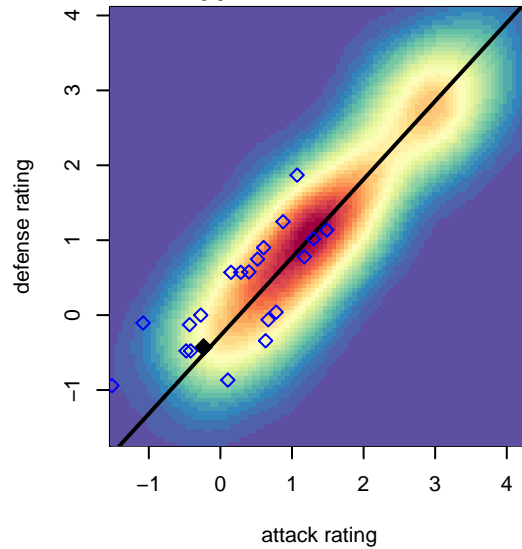

**attack and defense rating
relative to others at age
and all opponents in last 13 months**