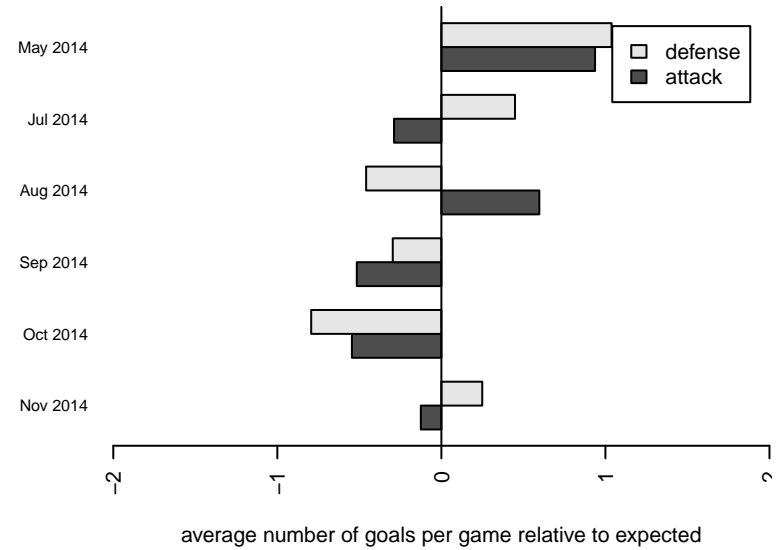

Performance relative to 13 month average