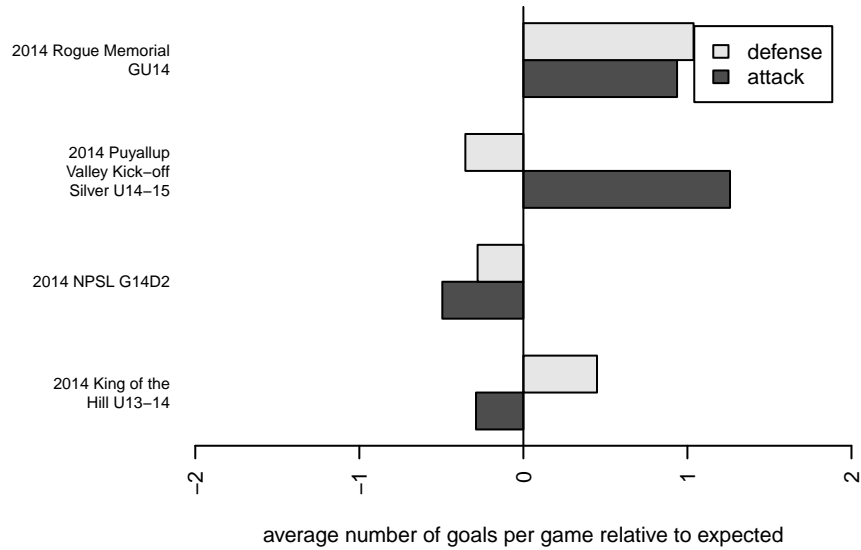

Performance relative to 13 month average